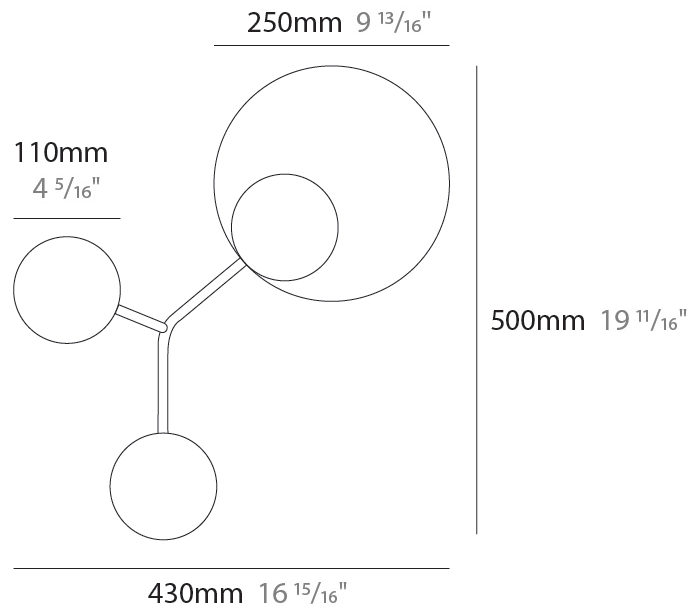

BALLON SURFACE

D73031- _____ - _____

base number   Finish Options   Finish Options

1. To build a product code in our configurator select the specify button on the base model # product page
2. To build a manual product code on this datasheet choose from the options listed below in blue font and add the suffix to the base model #

GENERAL

Series: Ballon
Brand: Tunto
Division: Design
Mounting Type: Surface
Mounting Location: Wall
Subcategory: Ambient

PHYSICAL

Shape: Abstract
Length (mm): 410
Length (in): 16 ¹/₈
Height (mm): 520
Height (in): 20 ¹/₂
Light Distribution: Direct / Indirect
Diffuser: Opal
Fixture Finish: [WAL / OAK / BLK / WHI / GWI / GBK](#)
Holder Finish: [WHI / BLK / GWI / GBK](#)
Fixture Material: Wood

ELECTRICAL

Lamp Type: LED
Input Wattage (W): 11
Total Output Wattage (W): 9.1
Dimming: Non-Dimmable
Driver Included: Yes
Driver Location: Integrated
Driver Type: Constant Current - 120Vac
Driver Class: Class 2
Input Voltage (V): 120 - 277
Constant Current (mA): 500
Upon Request: (Not included - see components) Remote: 0-10Vdc dimming / Phase dimming @120Vac only / Non-dimming 120/277Vac

LED

Number of LEDs: 2
Color Temperature (°K): 3000
Max. Delivered Lumen (lm): 400
CRI: >90 CRI
Lamp Life (hrs): 50000

OPTICAL

RATINGS AND CERTIFICATIONS

Certified By: Certified for North American Standards
IP rating: IP20

PROJECT
TYPE
SPECIFIER
QUANTITY
DATE